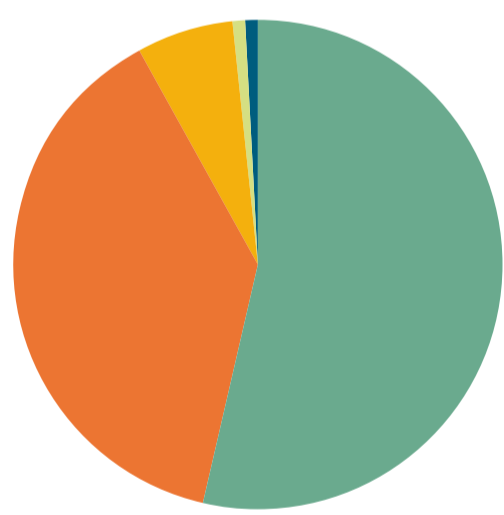

BRAZIL, A BOOMING URBAN COUNTRY

Surface
8,515,767 km²

26 States
1 Federal district

Official language
Portuguese

Inhabitants
202,700,000

Urban population
85%

Density
23.6 hab./km²

MAIN ETHNICITIES IN BRAZIL

53.7%
white

38.5%
mixed-ethnicities

6.2%
black

0.9%
other ethnic minorities
(Indian, Arab, Japanese)

0.7%
uncategorized

A COMPARISON OF THE NUMBER OF INHABITANTS