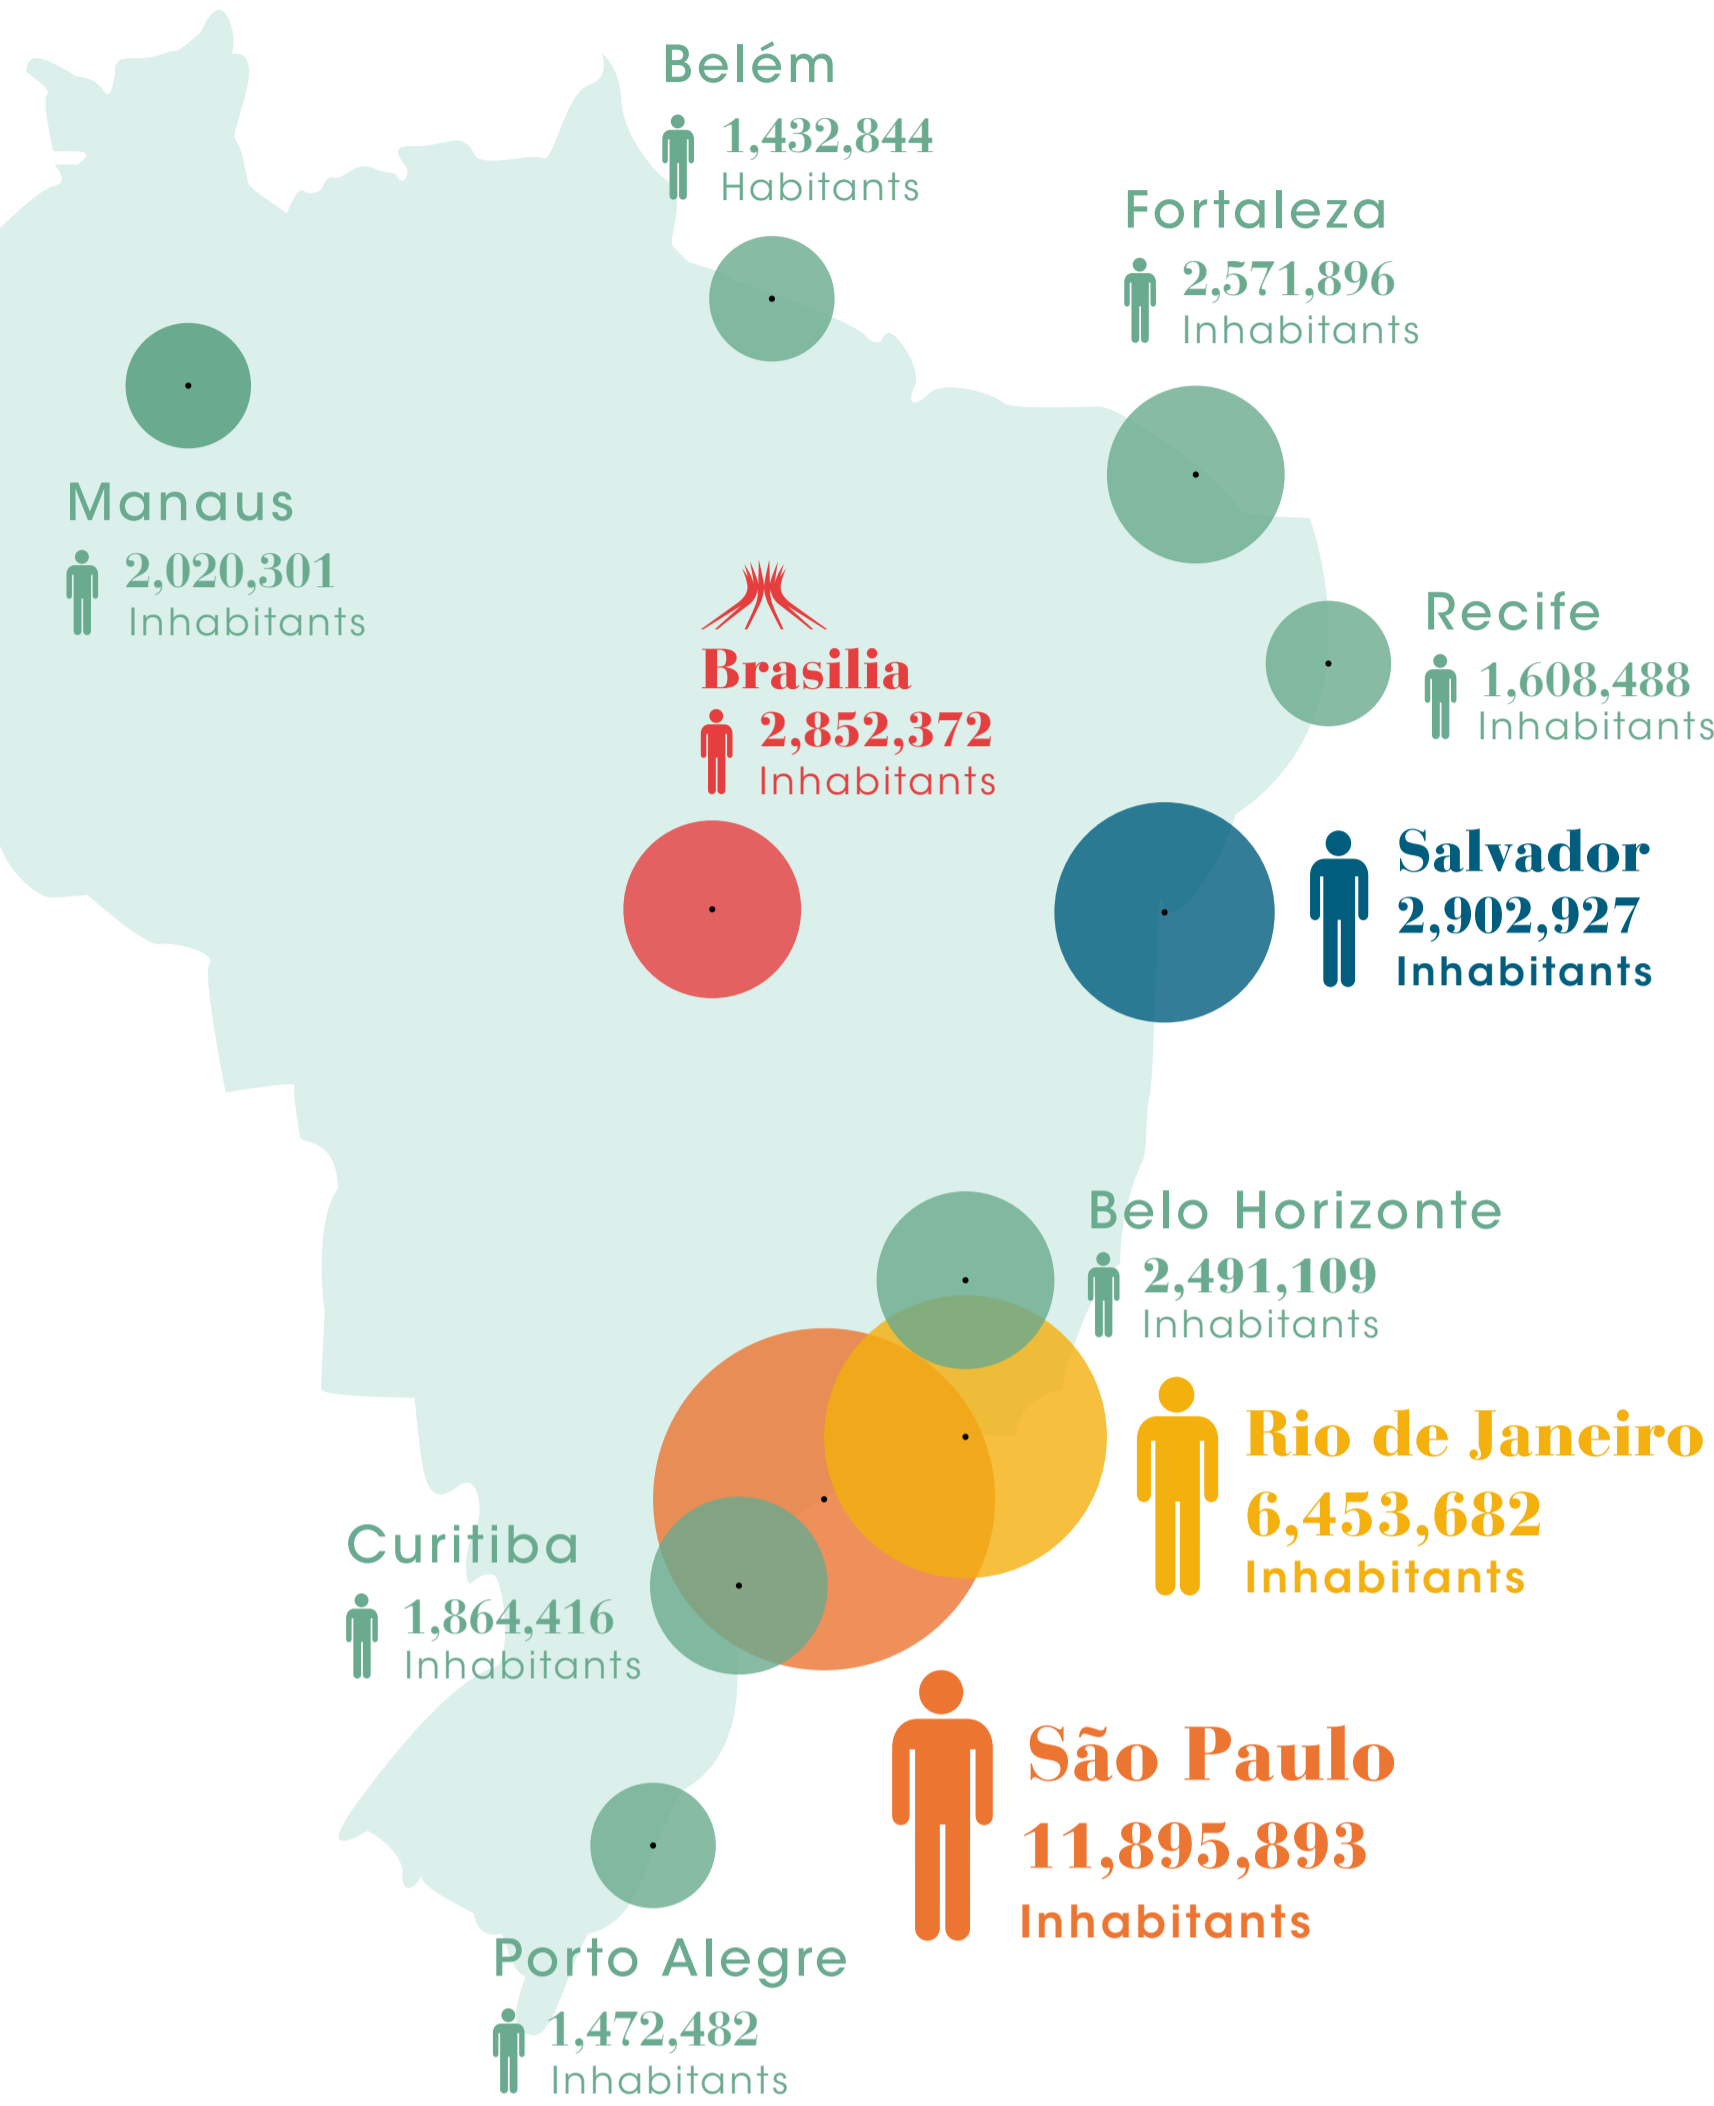

BRAZIL, A BOOMING URBAN COUNTRY

Surface
8,515,767 km²

26 States
1 Federal district

Official language
Portuguese

Inhabitants
202,700,000

Urban population
85%

Density
23.6 hab./km²

MAIN ETHNICITIES IN BRAZIL

53.7%
white

38.5%
mixed-ethnicities

6.2%
black

0.9%
other ethnic minorities
(Indian, Arab, Japanese)

0.7%
uncategorized

A COMPARISON OF THE NUMBER OF INHABITANTS